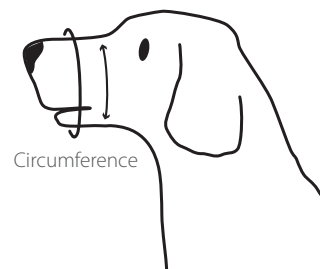

# BUSTER Easy-ID Dog Nylon Muzzle

Line of high-quality colour coded nylon muzzles that have a side easy-release snap buckle

- High quality water-resistant
- Colour coded for easy recognition
- Extra padding around the nose
- Muzzles fit securely with adjusting straps for a snug fit
- Lightweight nylon
- Reinforced stitching to ensure long-lasting use
- Available in 10 sizes from 2XS to 5XL

**COLOUR CODED  
FOR EASY SIZE IDENTIFICATION**

### Selecting the right muzzle for your dog

- Use a string to measure around your dog's nose at the position shown
- Place your index finger under the string to ensure enough space for the dog to be comfortable. Do not tighten the string; it should be free to move around the dog's nose
- Lay the string along a ruler to get appropriate length, then select the proper muzzle  
The muzzle must not be tight. It is better a little loose than too tight